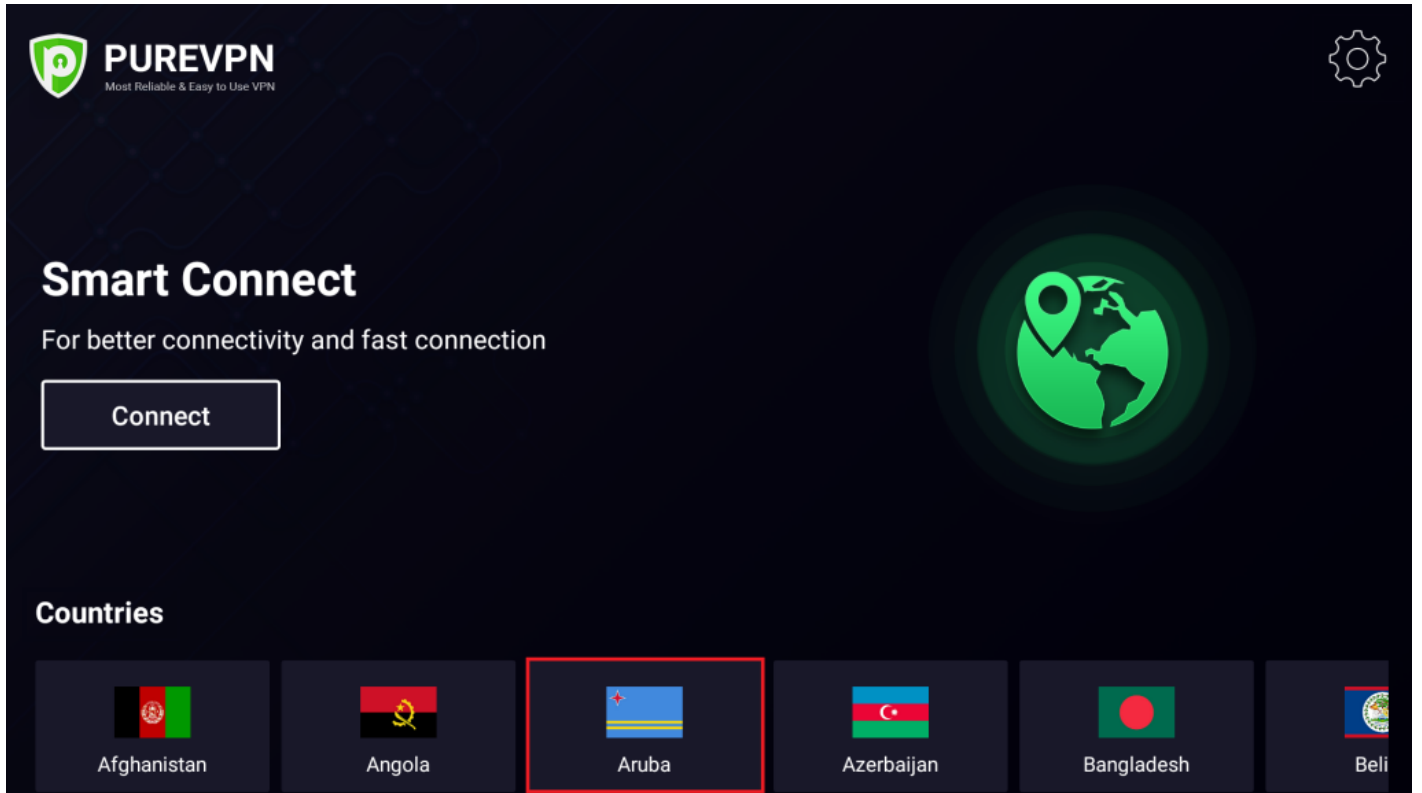

It will take a few seconds to connect.