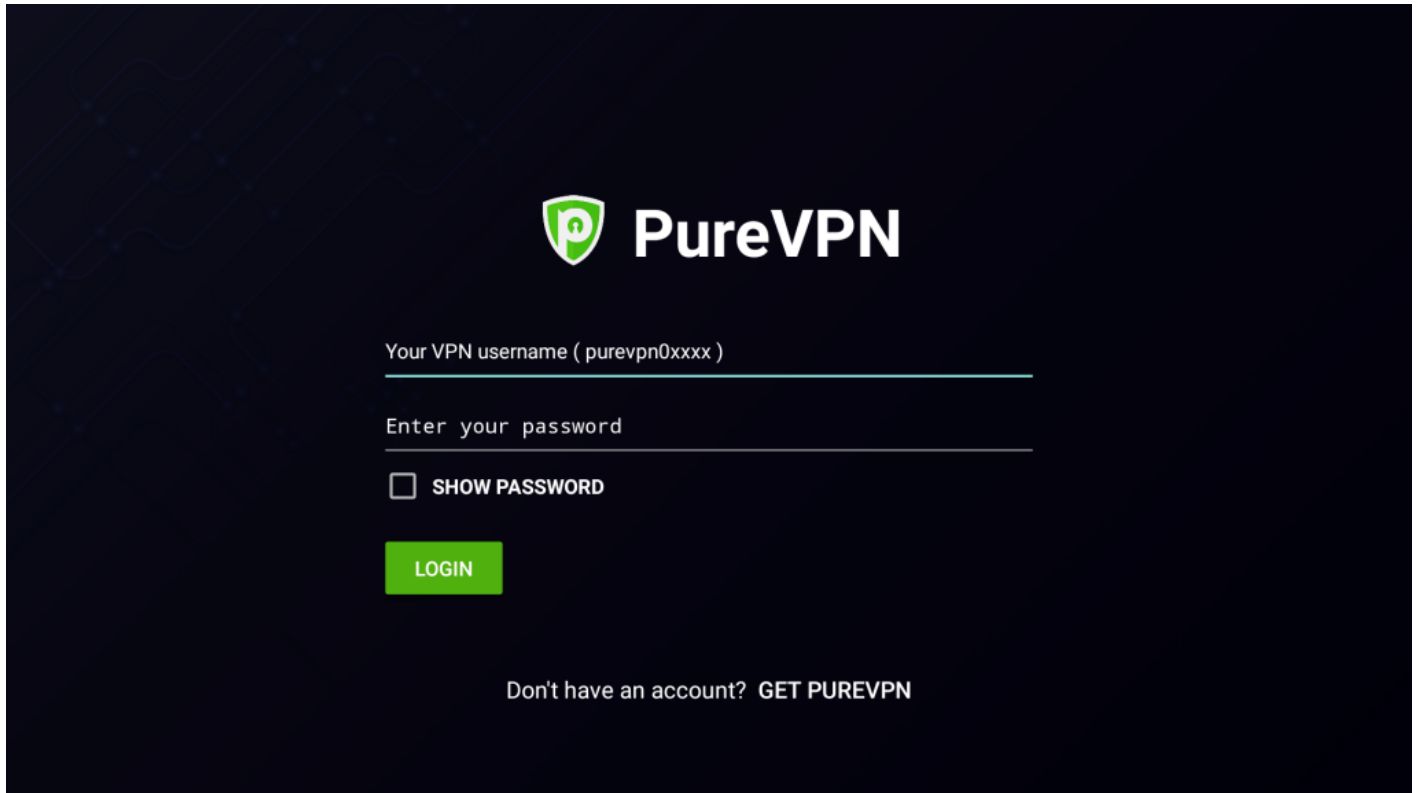

How to login & connect PureVPN Android TV App

1Go back to your main menu and then navigate to My Apps >PureVPN to launch the app.

2Click **Already have an account.**

Step 1 of 2

Nice to See You Here!

Enter your email address

Your credentials will be emailed at this email address

NEXT

ALREADY HAVE AN ACCOUNT?

3Enter your PureVPN Credentials & press login.

It will take a few seconds to connect.

7Congratulations, you are now connected to PureVPN.