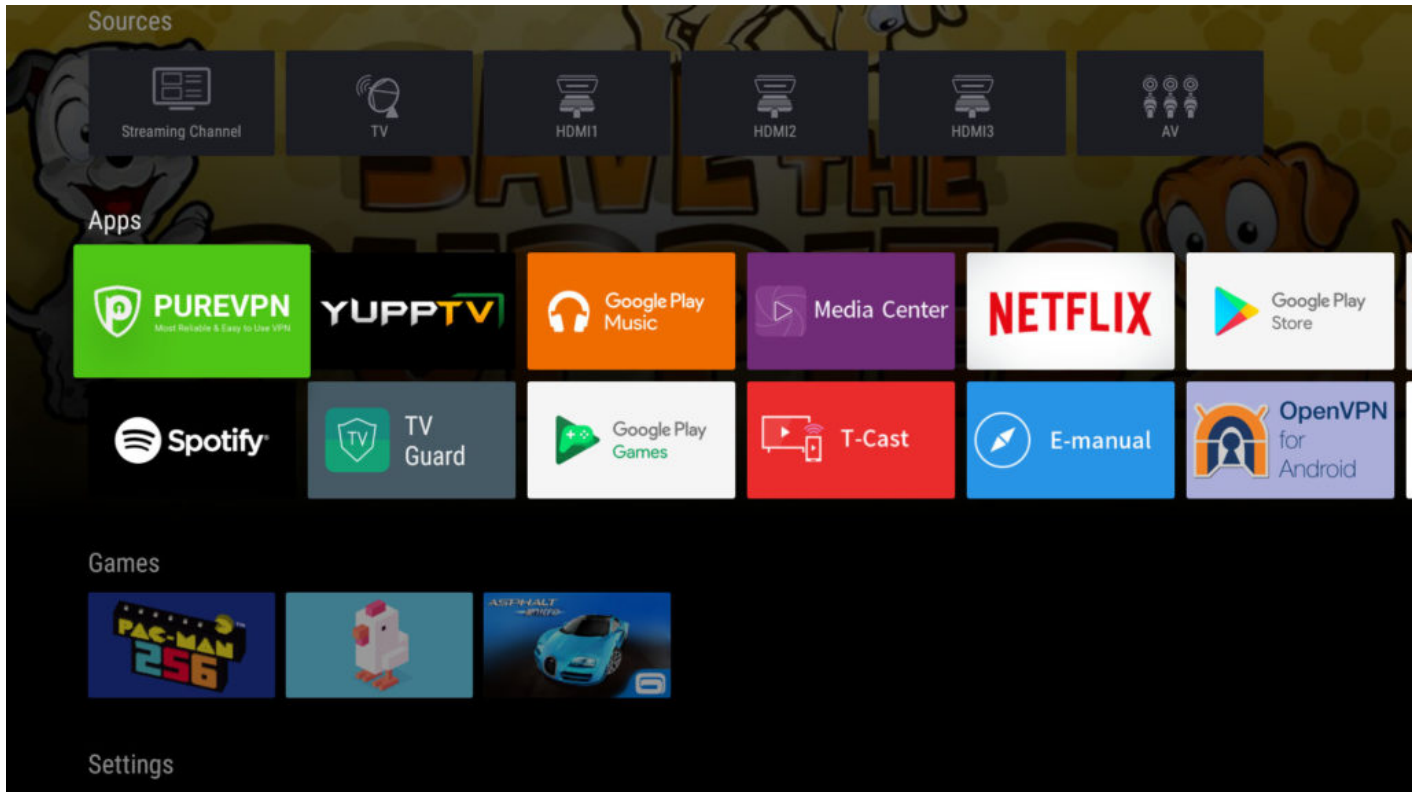

How to login & connect PureVPN Android TV App

1Go back to your main menu and then navigate to My Apps >PureVPN to launch the app.

2Click **Already have an account.**

Step 1 of 2

Nice to See You Here!

Enter your email address