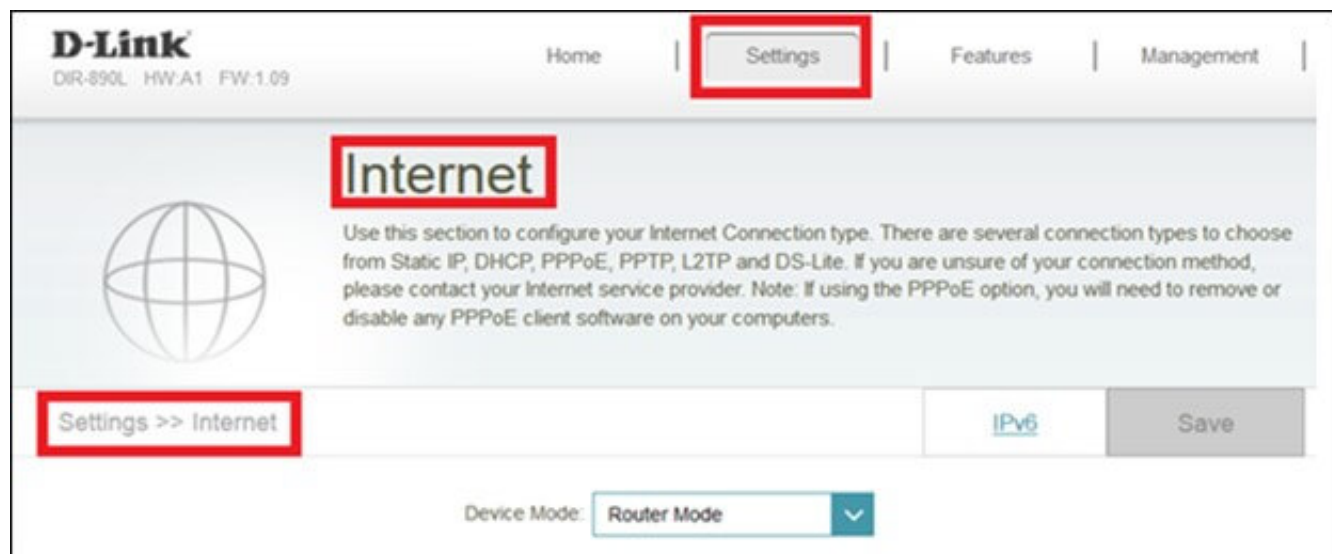

Setup PureVPN with PPTP on D-Link DIR-890 router

Don't worry if you can't set up PureVPN on your device directly. You can now do it by setting up the VPN on the router first. If you are using a D-Link DIR-890 router, here's how you can configure PureVPN on it using the PPTP protocol.

1 Go to "Settings" and click "Internet"

2 Enter following information: (edits will be made accordingly)

- My Internet Connection is: PPTP
- PPTP Server IP Address: Your desired PPTP VPN server location address. As In this case Netherlands server address [nl-sk-pptp-01.jumpserver.com](https://www.fastestvpn.com/server-list/) is entered. Please click here to visit [FastestVPN Complete PPTP server list](https://www.fastestvpn.com/server-list/)
- Enter your FastestVPN "Username" and "Password".
- Reconnect Mode: On demand