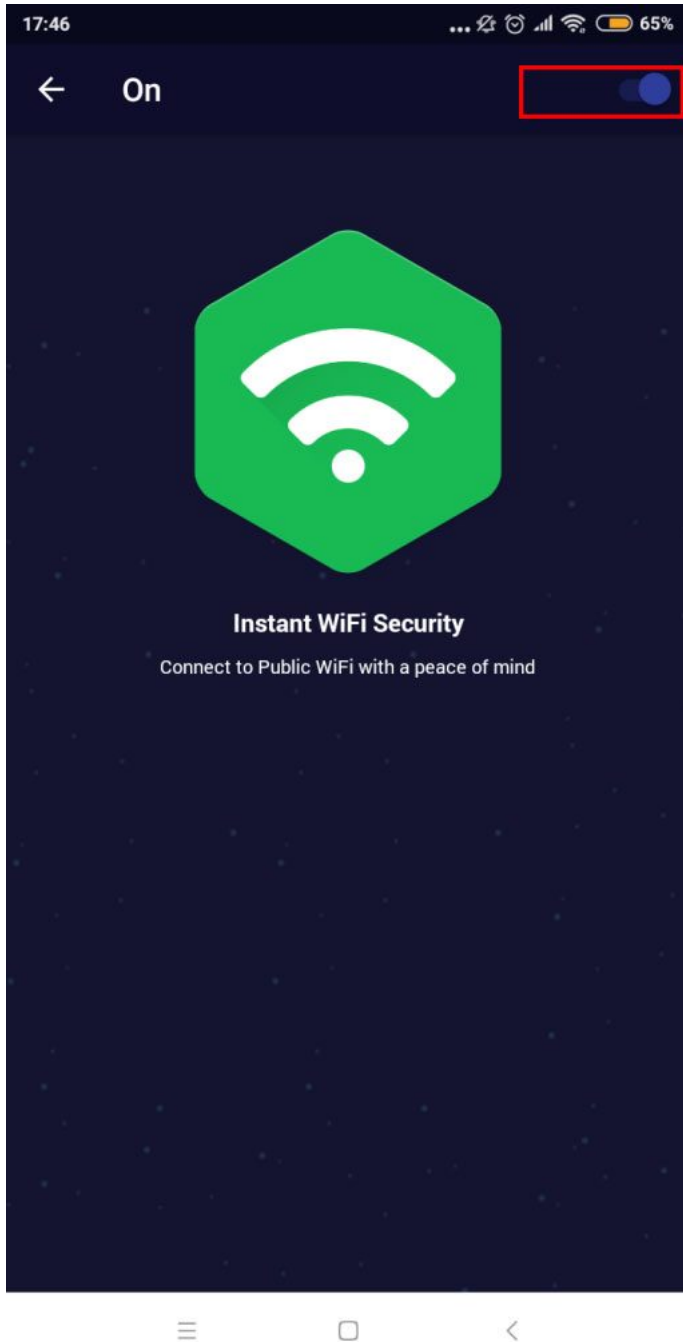

## How to Use Secure Wifi on PureVPN Android App

Looking to keep your information safe while at a public place. Here's how you can proceed.

1 Tap preferences.

2 Tap settings.

3 Tap "Secure Wifi"

4 Toggle to switch on Secure Wifi