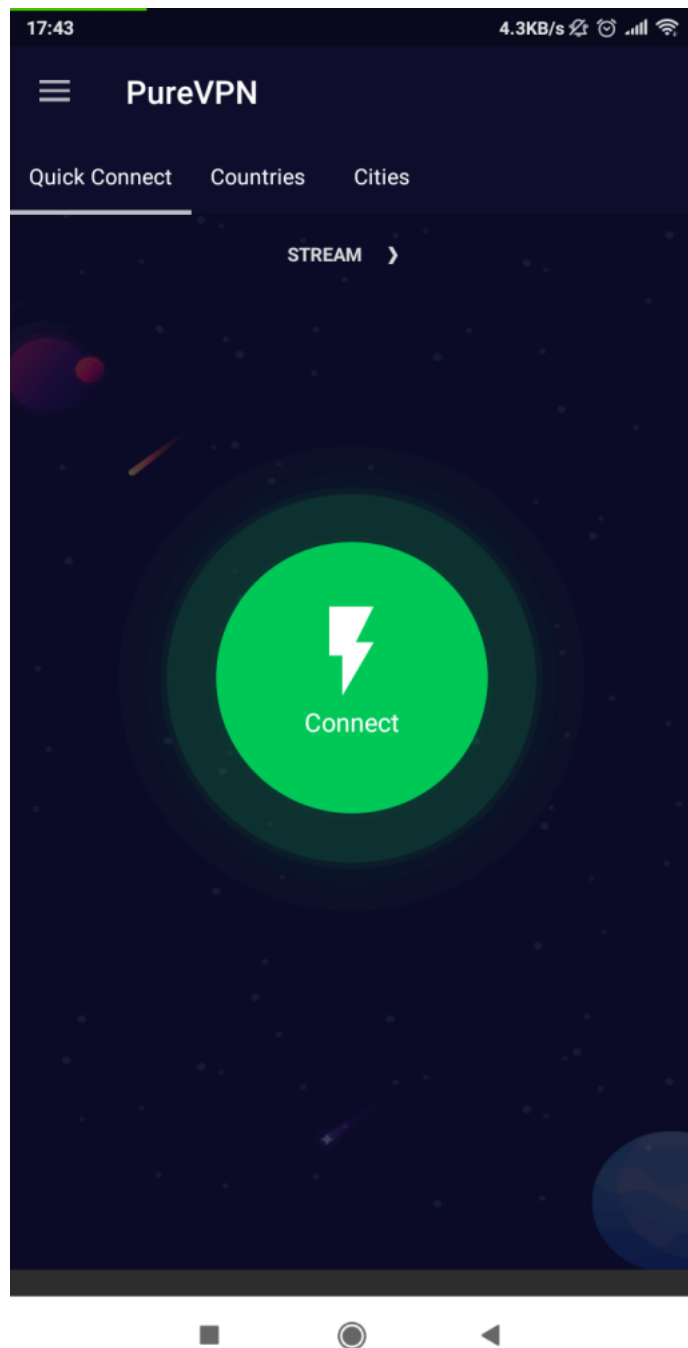

## How to Use Secure Wifi on PureVPN Android App

Looking to keep your information safe while at a public place. Here's how you can proceed.

1 Tap preferences.

2 Tap settings.

3 Tap "Secure Wifi"

4 Toggle to switch on Secure Wifi