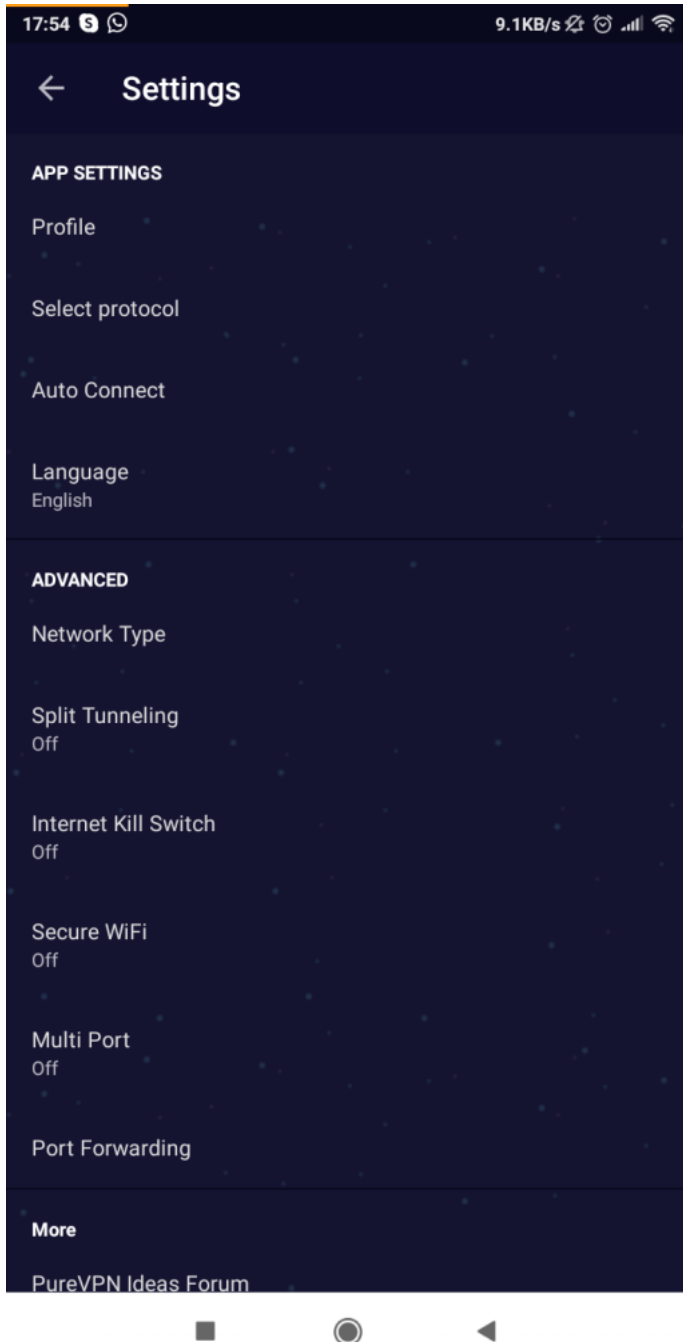

## How to Use Secure Wifi on PureVPN Android App

Looking to keep your information safe while at a public place. Here's how you can proceed.

1 Tap preferences.

2 Tap settings.

3 Tap "Secure Wifi"

4 Toggle to switch on Secure Wifi