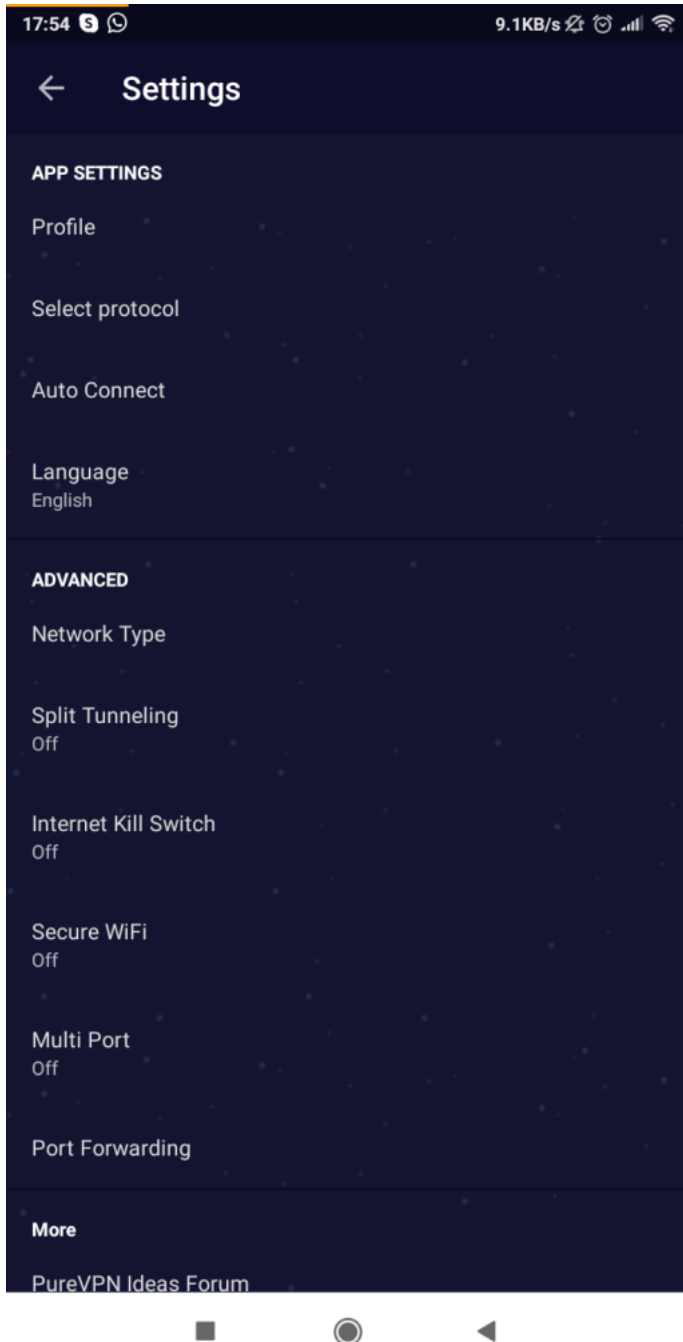

How to Select Network Type on PureVPN Android App

Want to change your network type on Android? Follow this simple guide.

1 Tap preferences.

2 Tap settings.

3 Tap Network Type.

4 Tap desired option.