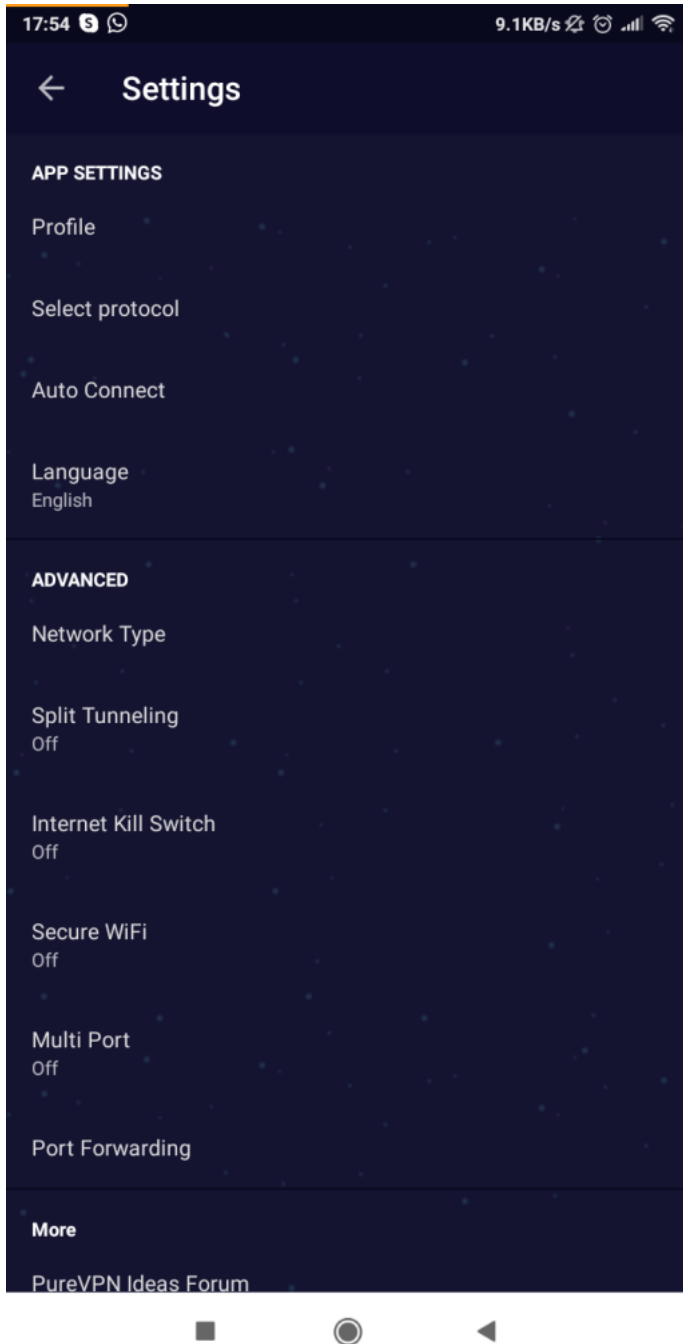

How to Select Network Type on PureVPN Android App

Want to change your network type on Android? Follow this simple guide.

1 Tap preferences.

2 Tap settings.

3 Tap Network Type.

4 Tap desired option.