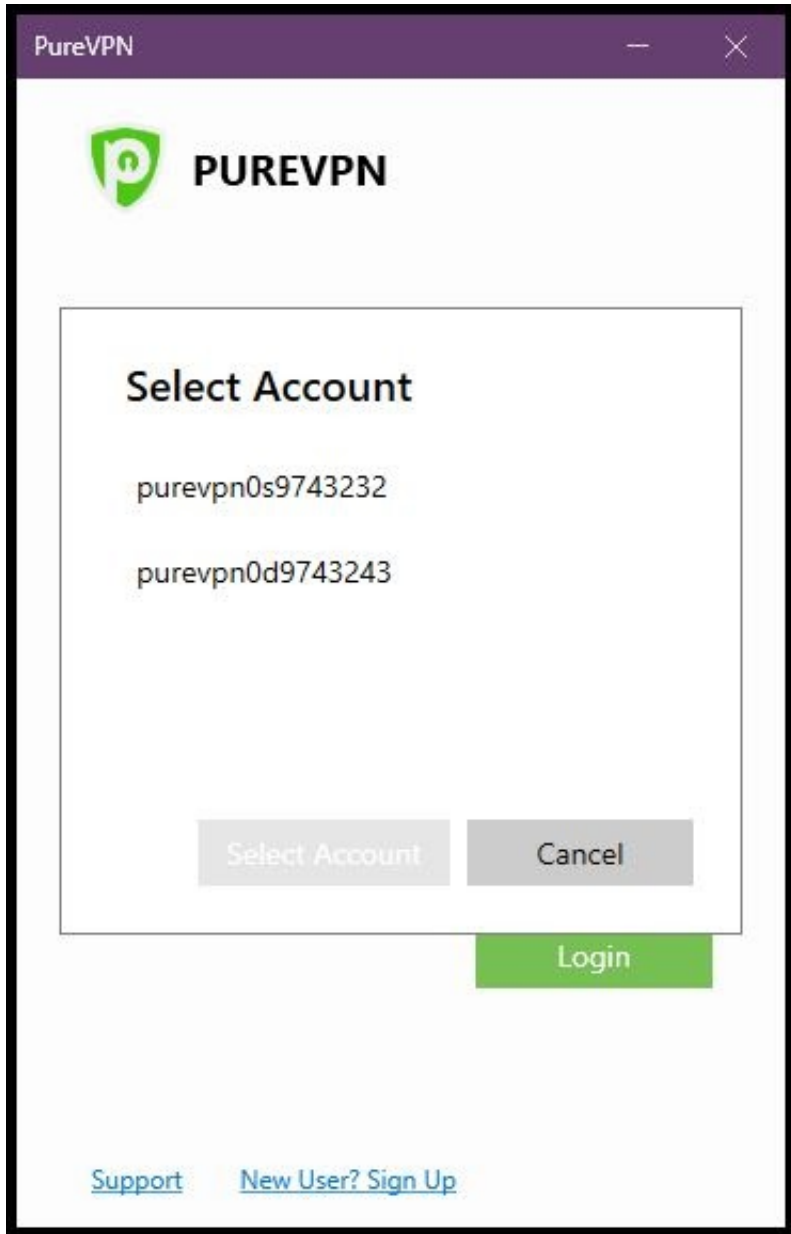

PureVPN

 **PUREVPN**

## Login

Username

Password

Keep me signed in

[Forgot password?](#)

Login

[Support](#) [New User? Sign Up](#)

- Enter your PureVPN credentials and click “Login”  
Note: You can also login via VPN username & password starts with purevpn0s & 0d.

Note: If you have multiple accounts you'll be prompted to select your desired VPN credentials.

- Click on your desired PureVPN username, then click “Select Account”

- Once logged in, Click the connect icon at the center to connect with the recommended server on PureVPN App.