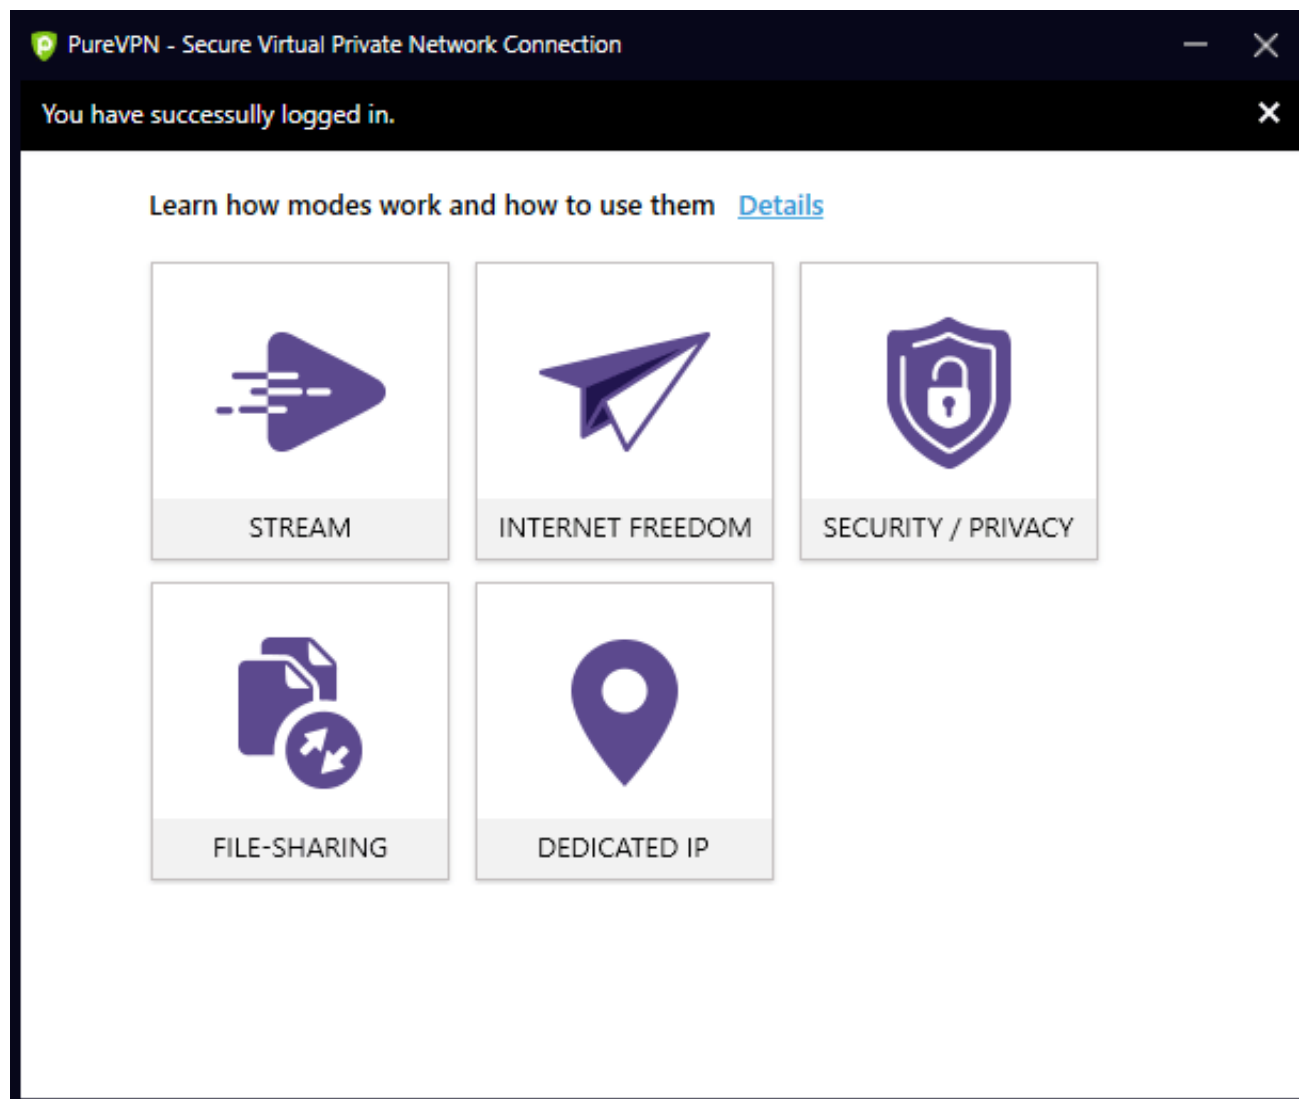

PureVPN - Secure Virtual Private Network Connection (Administrator)

← BACK

## Login with your PureVPN Account

Enter your email address 

Password  

Show Password

LOGIN

Forgot username or password? [Recover](#)

[Login with PureVPN username](#)

- Once done, click Login again

- Now, you will see different modes. Select the one that best suits your needs.

- Connect to your desired location.

- You are now connected!

The screenshot displays the PureVPN web interface. At the top, the title bar reads "PureVPN - Secure Virtual Private Network Connection". The main content area features a large purple play button icon with the text "STREAM" and a "CHANGE MODE" link below it. A "Dashboard" menu item is visible in the left sidebar. A prominent banner at the top right encourages users to "JOIN US ON FACEBOOK" with a "Like Us" button and a "SHOW GRAPH" link. The central section, titled "YOUR REAL IP IS NOW HIDDEN", lists several features and their status: Restricted Websites (Unblocked), Fast Streaming (Enabled), ISP Speed Throttling (Disabled), Private Browsing (Enabled), and Location (set to Hong Kong (SAR)). A large orange "Disconnect" button is positioned at the bottom center. The bottom left corner includes a "Get Browser Extensions" section with icons for Chrome and Firefox. The bottom right corner shows a "Duration: 00:00:03" timer and a "Fetch my VPN IP" link.