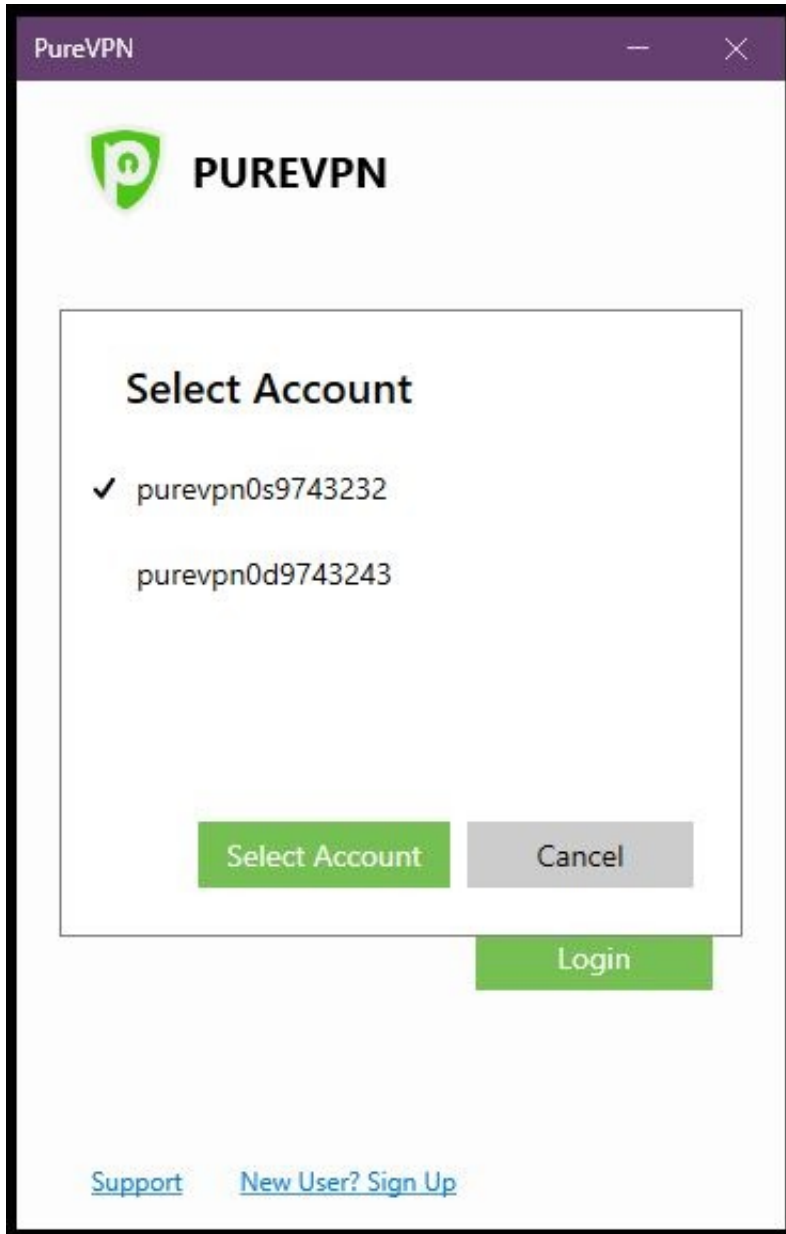

PureVPN

 **PUREVPN**

## Login

Username

Password

Keep me signed in

[Forgot password?](#)

Login

[Support](#) [New User? Sign Up](#)

- Enter your PureVPN credentials and click “Login”  
Note: You can also login via VPN username & password starts with purevpn0s & 0d.

Note: If you have multiple accounts you'll be prompted to select your desired VPN credentials.

- Click on your desired PureVPN username, then click “Select Account”

- Once logged in, Click the connect icon at the center to connect with the recommended server on PureVPN App.