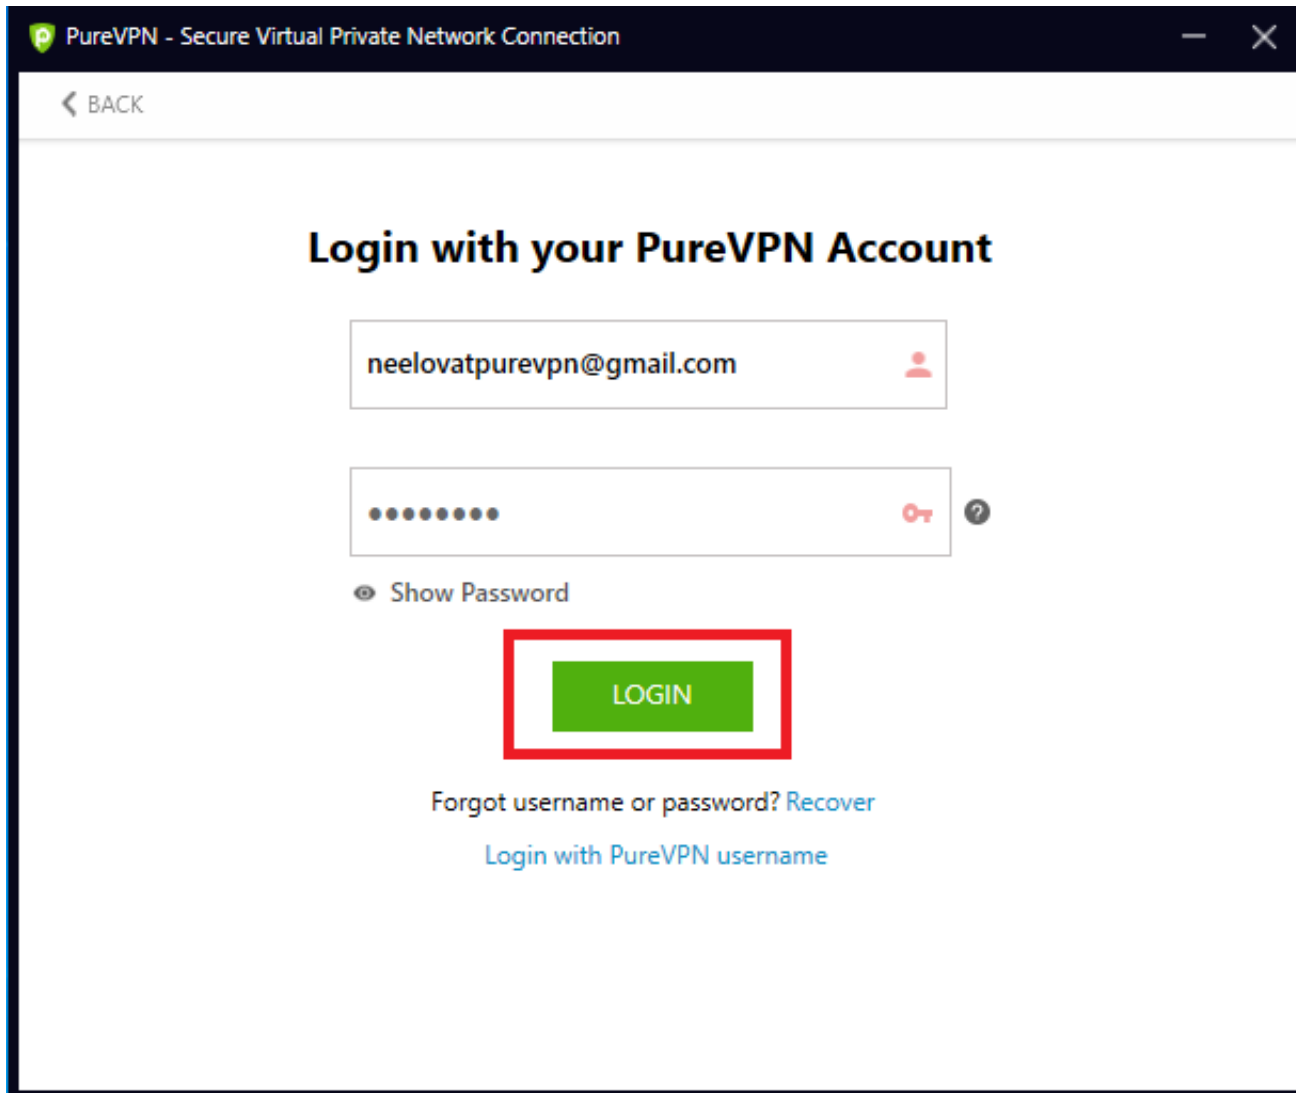

PureVPN - Secure Virtual Private Network Connection (Administrator)

← BACK

## Login with your PureVPN Account

Enter your email address 

Password  

Show Password

LOGIN

Forgot username or password? [Recover](#)

[Login with PureVPN username](#)

- Once done, click Login again

- Now, you will see different modes. Select the one that best suits your needs.

- Connect to your desired location.

- You are now connected!

The screenshot displays the PureVPN web interface. At the top, the title bar reads "PureVPN - Secure Virtual Private Network Connection". The main content area features a large purple play button icon with the text "STREAM" and a "CHANGE MODE" link below it. A "Dashboard" menu item is visible in the left sidebar. A prominent banner at the top right encourages users to "JOIN US ON FACEBOOK" with a "Like Us" button and a "SHOW GRAPH" link. The central section, titled "YOUR REAL IP IS NOW HIDDEN", lists several features and their status: Restricted Websites (Unblocked), Fast Streaming (Enabled), ISP Speed Throttling (Disabled), Private Browsing (Enabled), and Location (set to Hong Kong (SAR)). A large orange "Disconnect" button is positioned at the bottom center. The bottom left corner includes a "Get Browser Extensions" section with icons for Chrome and Firefox. The bottom right corner shows a "Duration: 00:00:03" timer and a "Fetch my VPN IP" link.