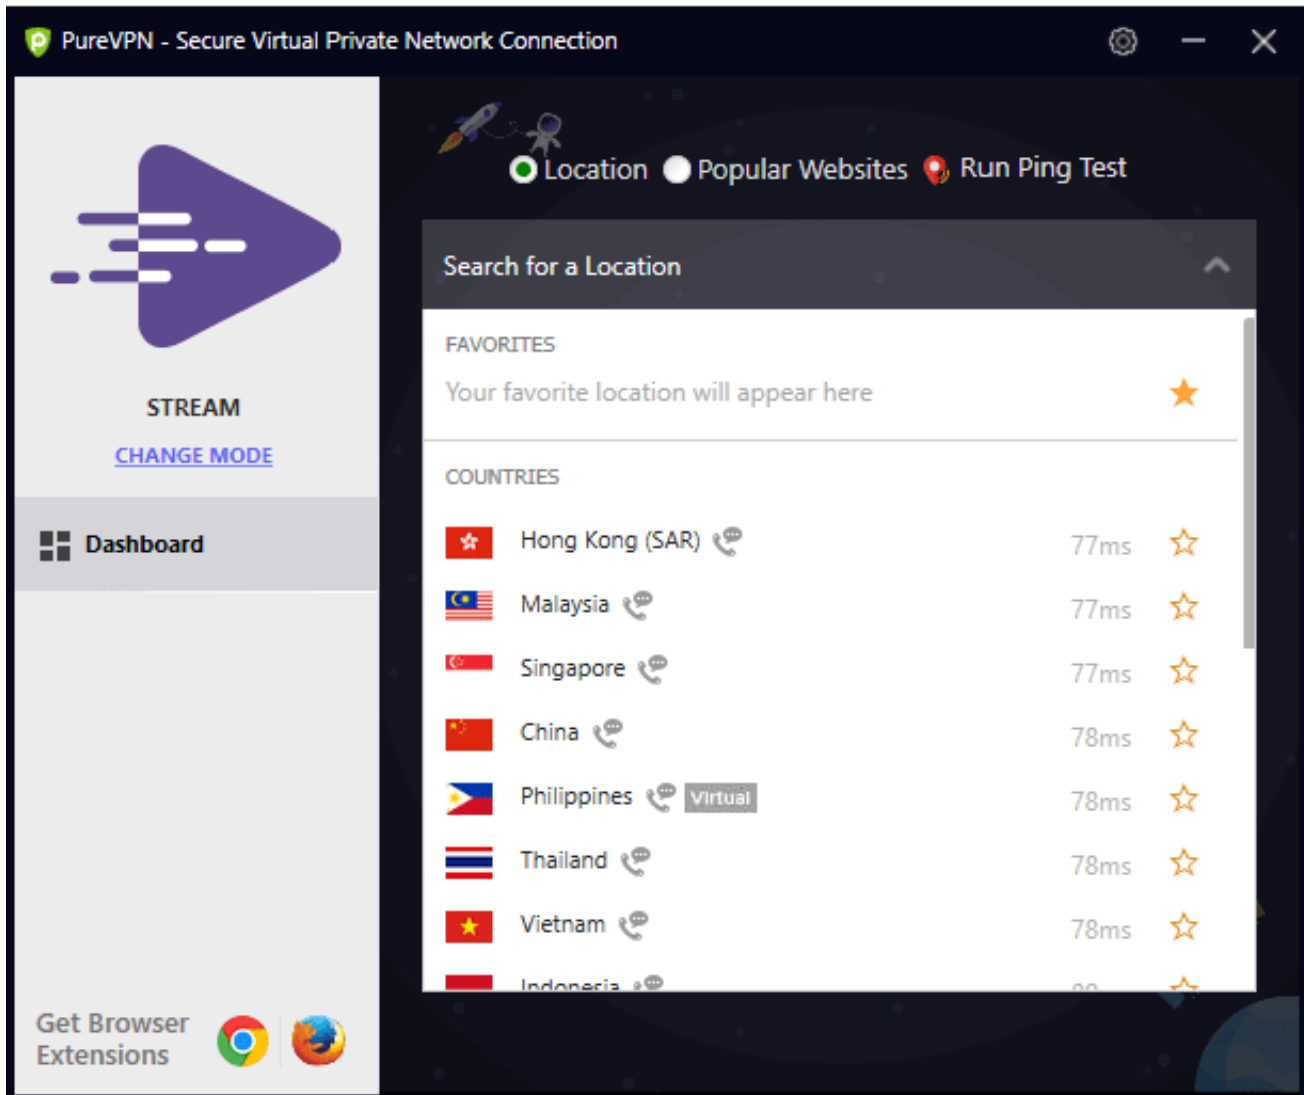

- Now, you will see different modes. Select the one that best suits your needs.

- Connect to your desired location.

- You are now connected!

The screenshot displays the PureVPN web interface. At the top, the title bar reads "PureVPN - Secure Virtual Private Network Connection". The main content area features a large purple play button icon with the text "STREAM" and a "CHANGE MODE" link below it. A "Dashboard" menu item is visible in the left sidebar. A prominent banner at the top right encourages users to "JOIN US ON FACEBOOK" with a "Like Us" button and a "SHOW GRAPH" link. The central section, titled "YOUR REAL IP IS NOW HIDDEN", lists several features and their status: Restricted Websites (Unblocked), Fast Streaming (Enabled), ISP Speed Throttling (Disabled), Private Browsing (Enabled), and Location (set to Hong Kong (SAR)). A large orange "Disconnect" button is positioned at the bottom center. The bottom left corner includes a "Get Browser Extensions" section with icons for Chrome and Firefox. The bottom right corner shows a "Duration: 00:00:03" timer and a "Fetch my VPN IP" link.