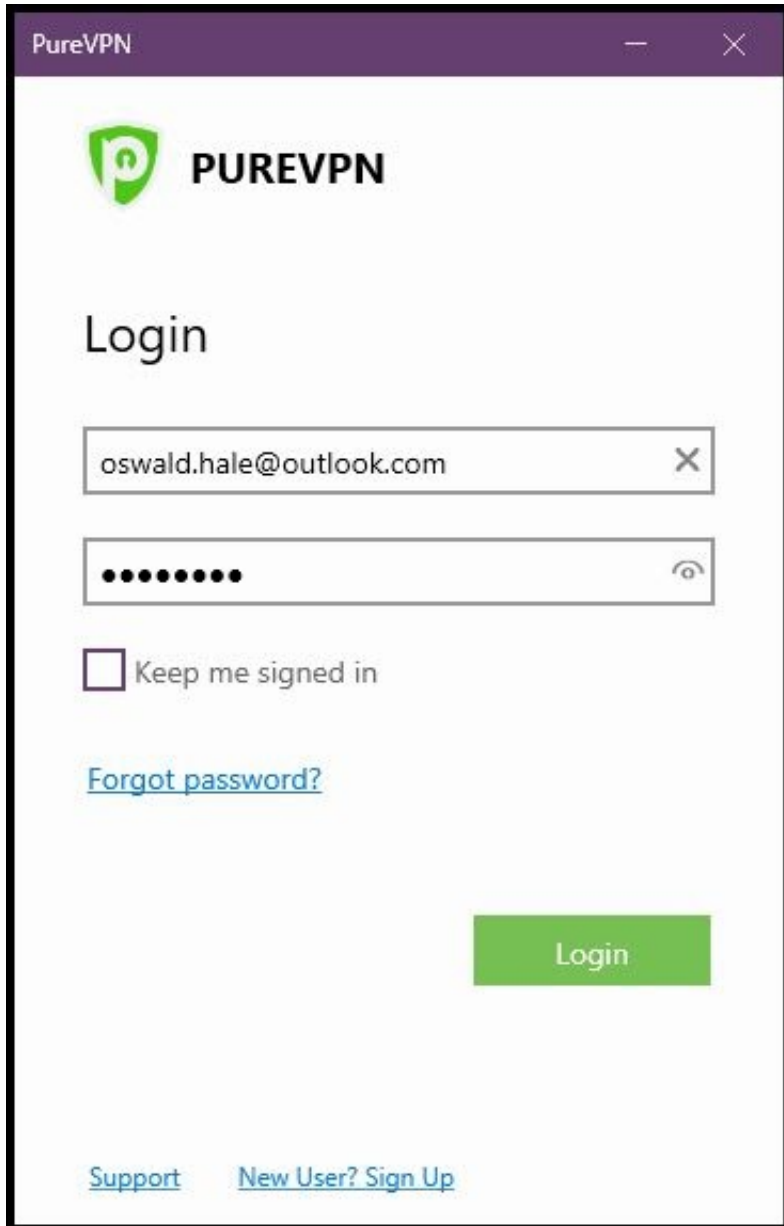

PureVPN

 **PUREVPN**

## Login

Username

Password

Keep me signed in

[Forgot password?](#)

Login

[Support](#) [New User? Sign Up](#)

- Enter your PureVPN credentials and click “Login”  
Note: You can also login via VPN username & password starts with purevpn0s & 0d.

Note: If you have multiple accounts you'll be prompted to select your desired VPN credentials.

- Click on your desired PureVPN username, then click “Select Account”

- Once logged in, Click the connect icon at the center to connect with the recommended server on PureVPN App.