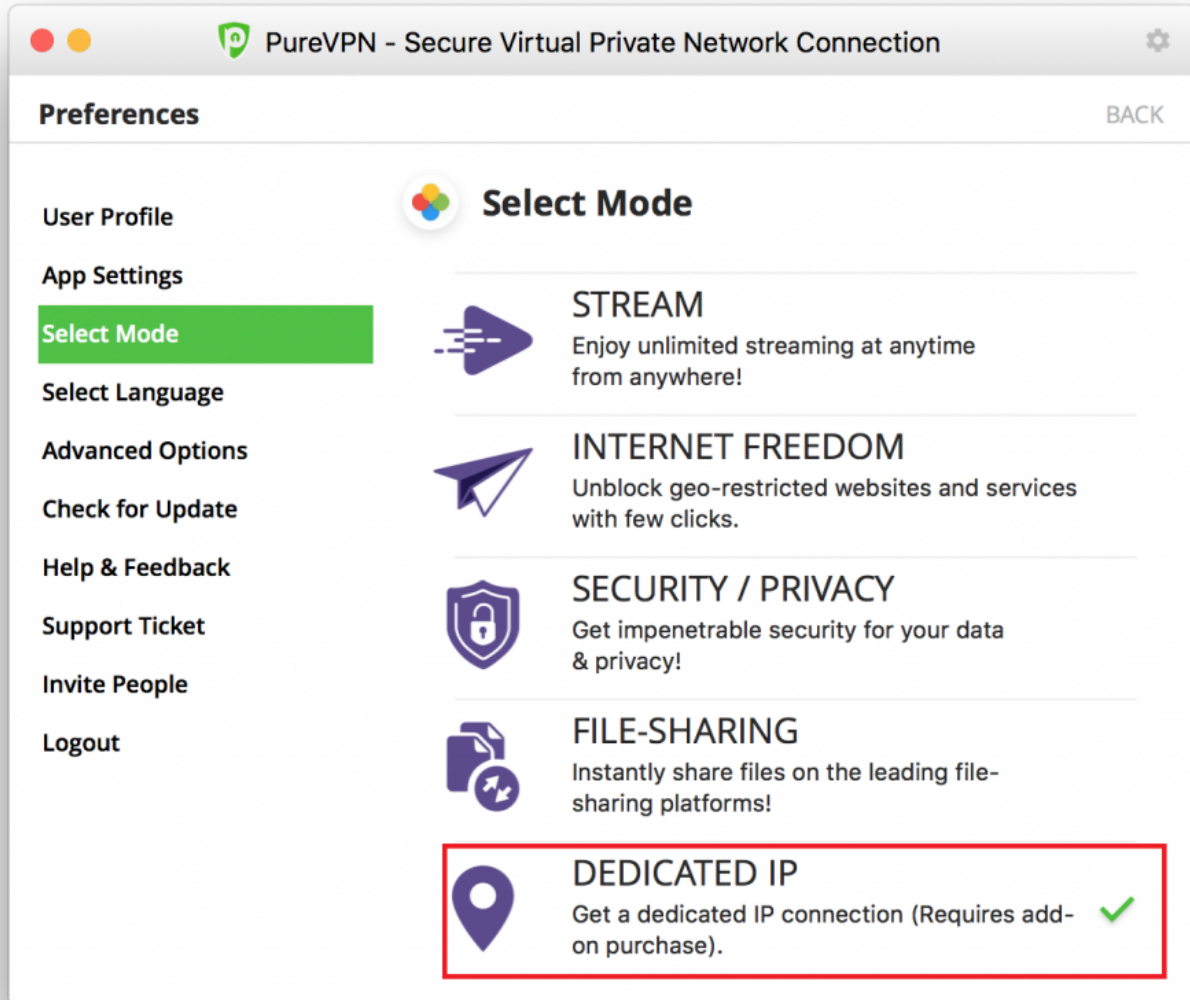

How to access Netflix US on Mac via Dedicated IP mode

Enable the Dedicated IP mode on your Mac with this easy-to-follow guide and get instant access to the Netflix US from anywhere.

1 Go to Modes.

2 Select Dedicated IP mode.

3 Type in server address / hostname for Netflix Streaming & click connect.

4 You are now connected.

5 Once connected, open your browser and proceed to stream.

Make sure you connect to the VPN servers mentioned below to enjoy Netflix US.