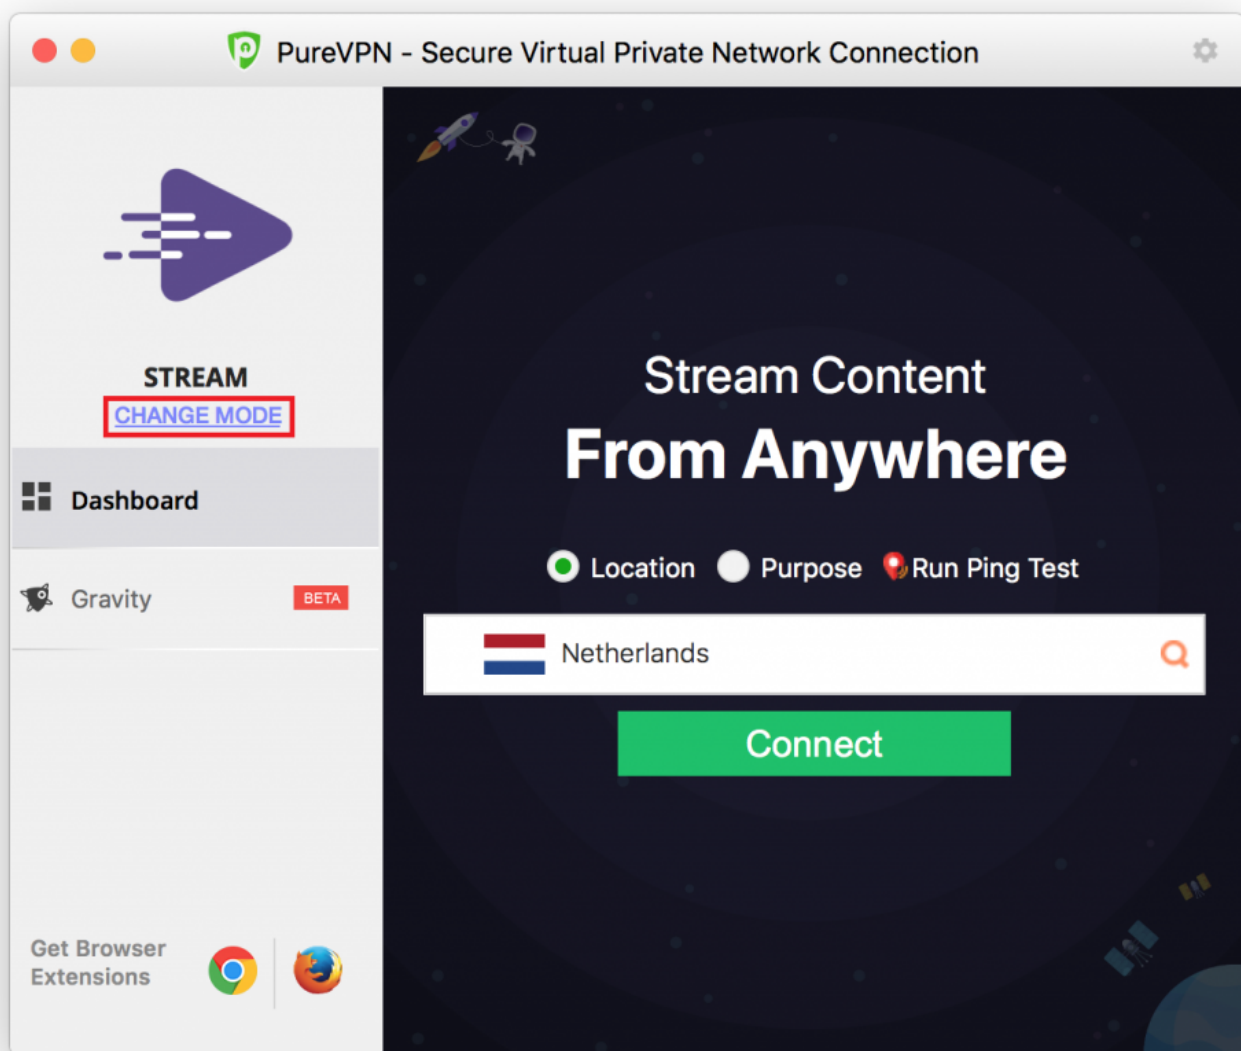

How to access Netflix US on Mac via Dedicated IP mode

Enable the Dedicated IP mode on your Mac with this easy-to-follow guide and get instant access to the Netflix US from anywhere.

1 Go to Modes.

2 Select Dedicated IP mode.

3 Type in server address / hostname for Netflix Streaming & click connect.

4 You are now connected.

5 Once connected, open your browser and proceed to stream.

Make sure you connect to the VPN servers mentioned below to enjoy Netflix US.