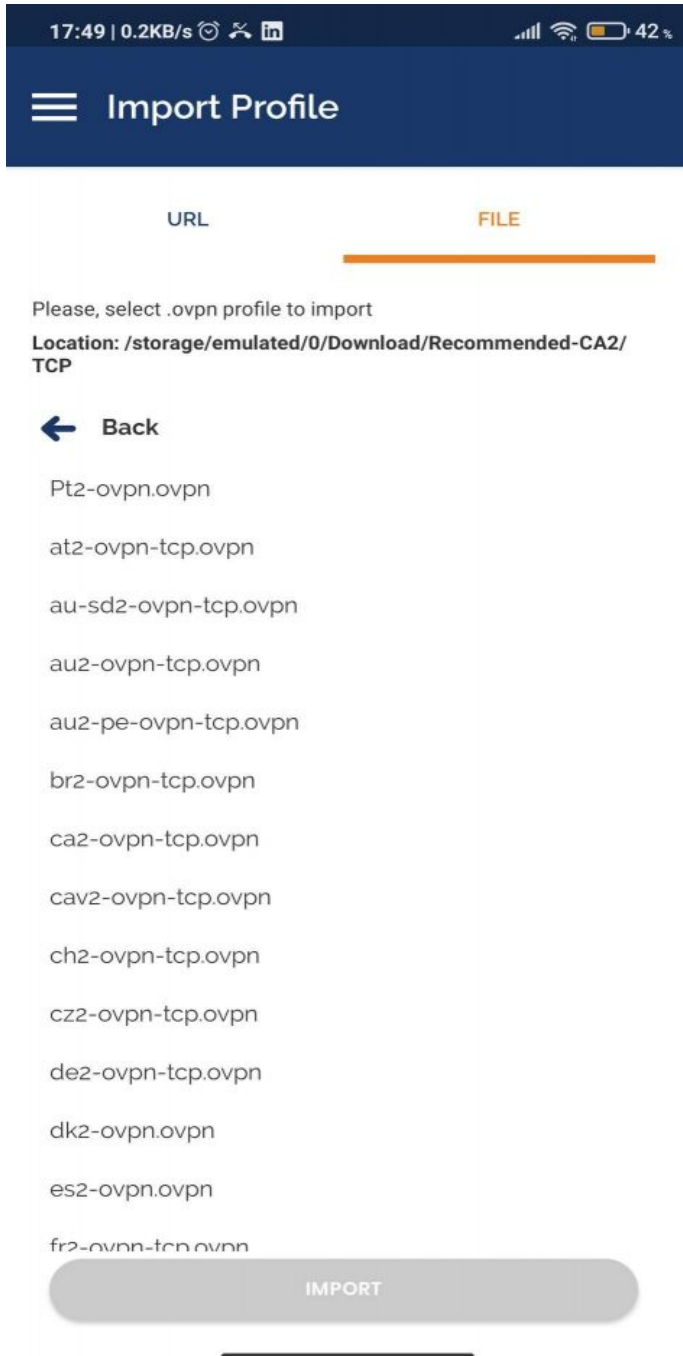

Download OpenVPN zip file from above and extract it. You need WinZIP or WinRAR installed on your Android to unzip the OpenVPN files.

You can install Unzip from [here](#) and WinRAR from [here](#)

OpenVPN Connect App: [Click here to download](#)

- From Play Store download/ install OpenVPN Connect app.

- Once installed tap on Open

- Tap Agree then select File tab

- Access the folder to import downloaded OVPN files.

- Navigate to the downloaded OpenVPN files and select your desired server from UDP or TCP folder, then Tap Import.

- Enter your PureVPN credentials. Here is how you can [find your VPN credentials](#).

- Tap on OK.

- You are connected now.

17:54 | 23.6KB/s | VPN | 41%