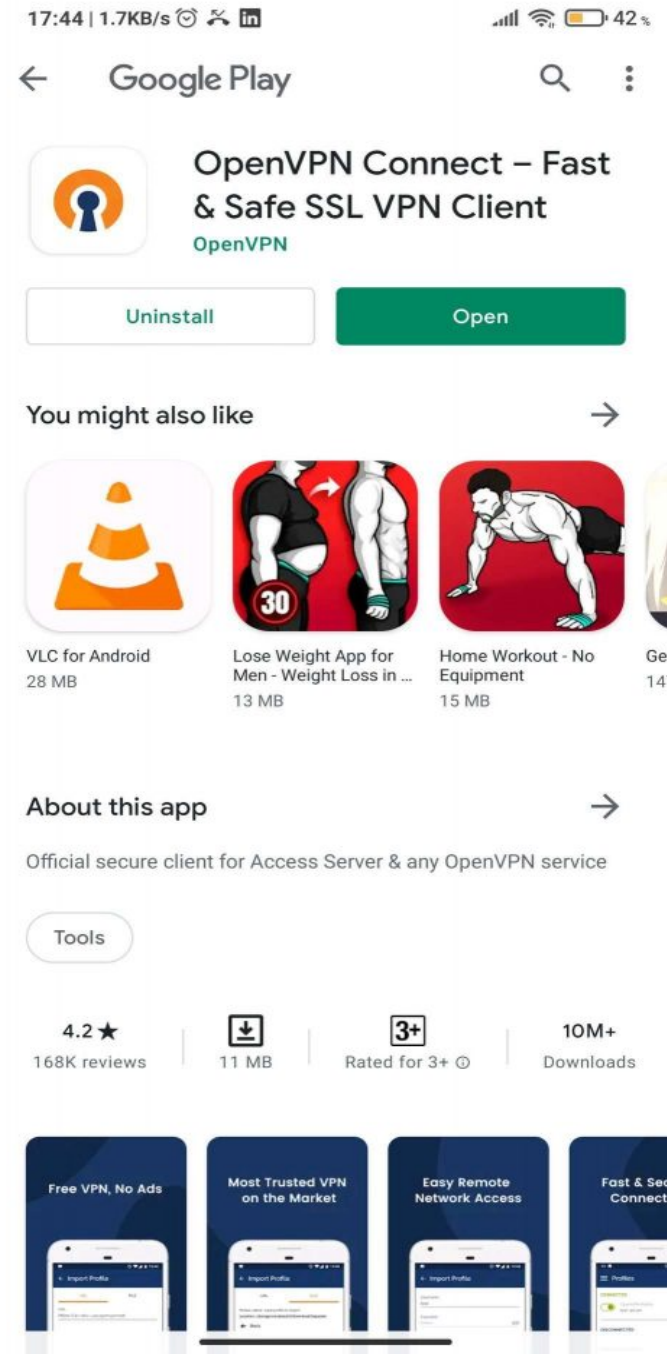

Download OpenVPN zip file from above and extract it. You need WinZIP or WinRAR installed on your Android to unzip the OpenVPN files.

You can install Unzip from [here](#) and WinRAR from [here](#)

OpenVPN Connect App: [Click here to download](#)

- From Play Store download/ install OpenVPN Connect app.

- Once installed tap on Open

- Tap Agree then select File tab

- Access the folder to import downloaded OVPN files.

- Navigate to the downloaded OpenVPN files and select your desired server from UDP or TCP folder, then Tap Import.