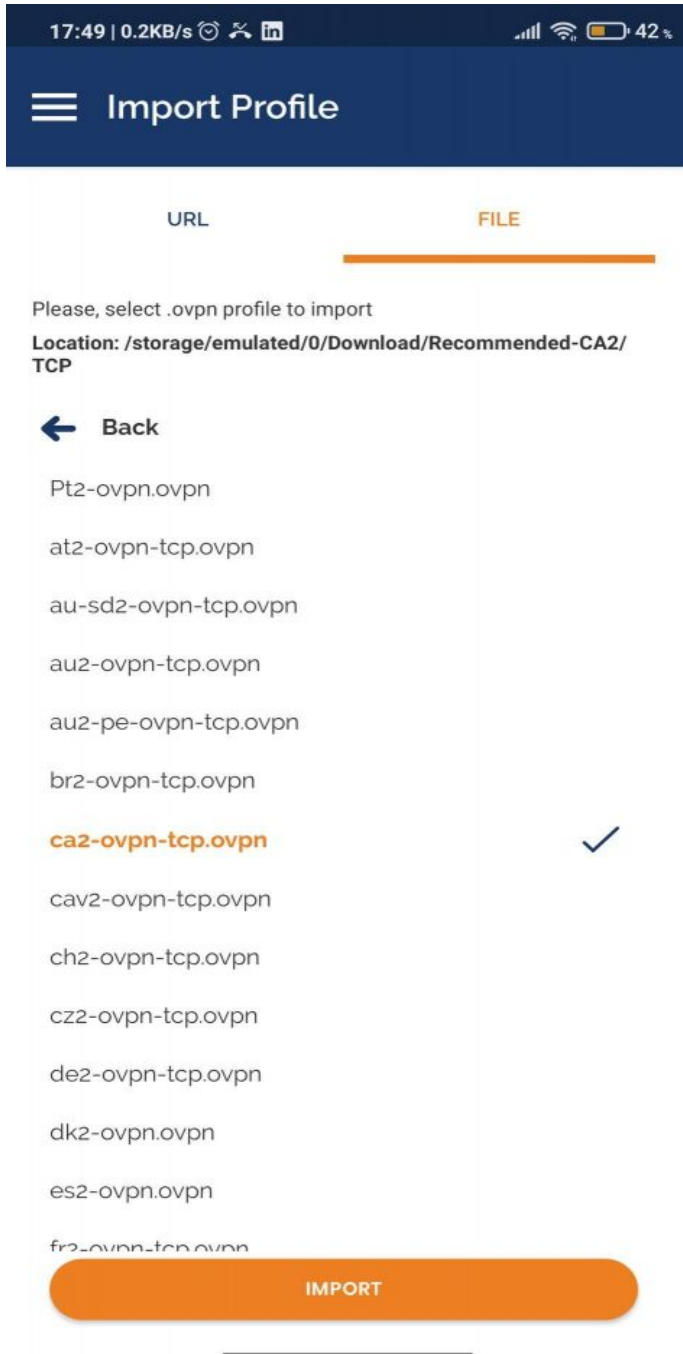

Download OpenVPN zip file from above and extract it. You need WinZIP or WinRAR installed on your Android to unzip the OpenVPN files.

You can install Unzip from [here](#) and WinRAR from [here](#)

OpenVPN Connect App: [Click here to download](#)

- From Play Store download/ install OpenVPN Connect app.

- Once installed tap on Open

- Tap Agree then select File tab

- Access the folder to import downloaded OVPN files.

- Navigate to the downloaded OpenVPN files and select your desired server from UDP or TCP folder, then Tap Import.

- Enter your PureVPN credentials. Here is how you can [find your VPN credentials](#).

- Tap on OK.

- You are connected now.

17:54 | 23.6KB/s | VPN | 41%