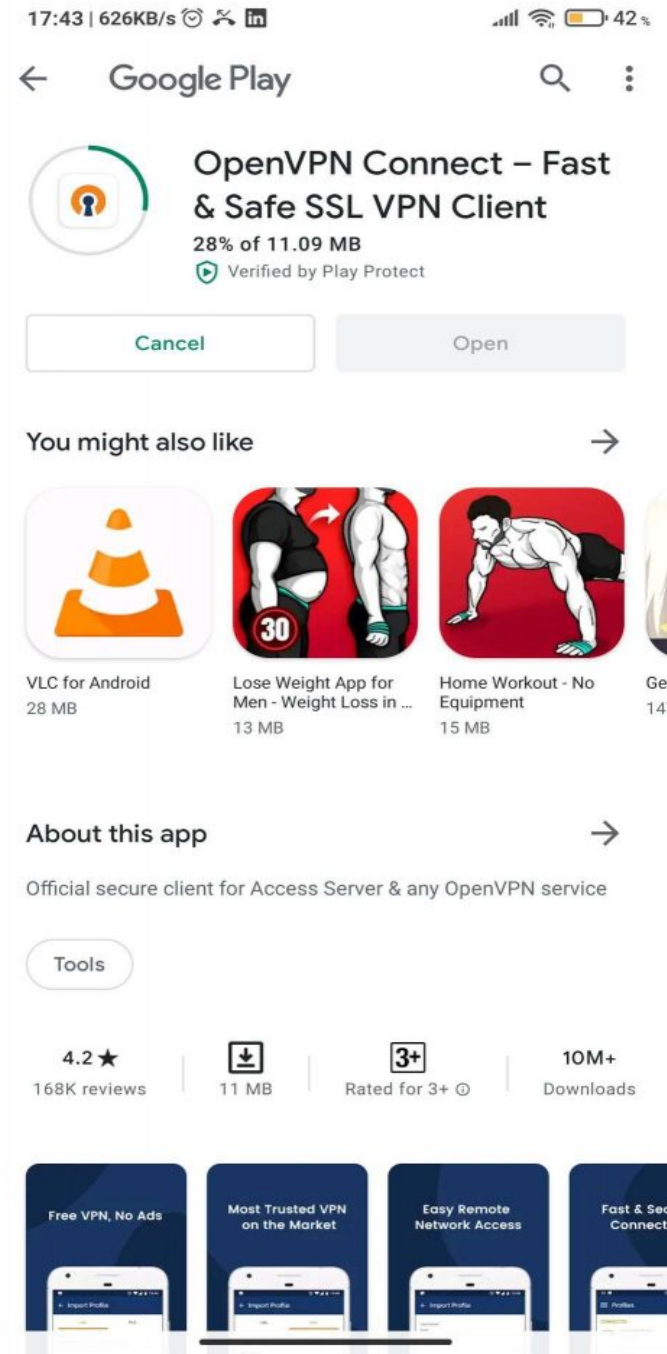

- Once installed tap on Open