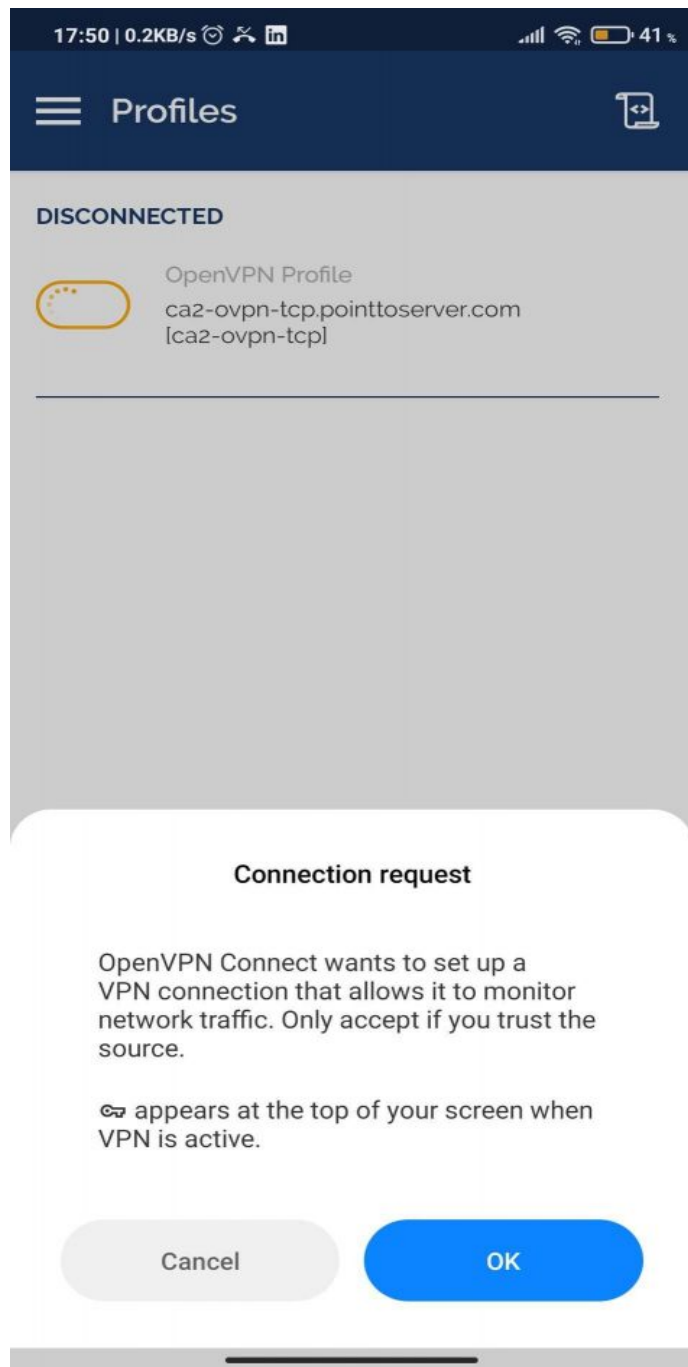

- From Play Store download/ install OpenVPN Connect app.

- Once installed tap on Open

- Tap Agree then select File tab

- Access the folder to import downloaded OVPN files.

- Navigate to the downloaded OpenVPN files and select your desired server from UDP or TCP folder, then Tap Import.

- Enter your PureVPN credentials. Here is how you can [find your VPN credentials](#).

- Tap on OK.

- You are connected now.

17:54 | 23.6KB/s | VPN | 41%